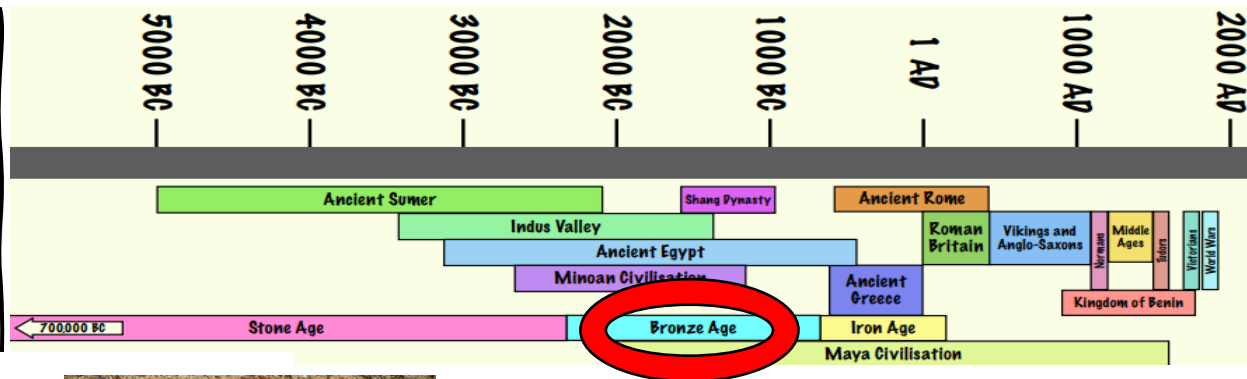

History – The Bronze Age

Concept: Cause and Effect – Understand the effect and impact of historical events.

Vocabulary

bronze: a metal made by melting and mixing copper and tin

BC: Before Christ. The number of years before Christ is believed to have been born.

advance: to move forward – often improving on what was there before

Being able to melt and mould metal into particular shapes meant that weapons and tools could be tailor made.